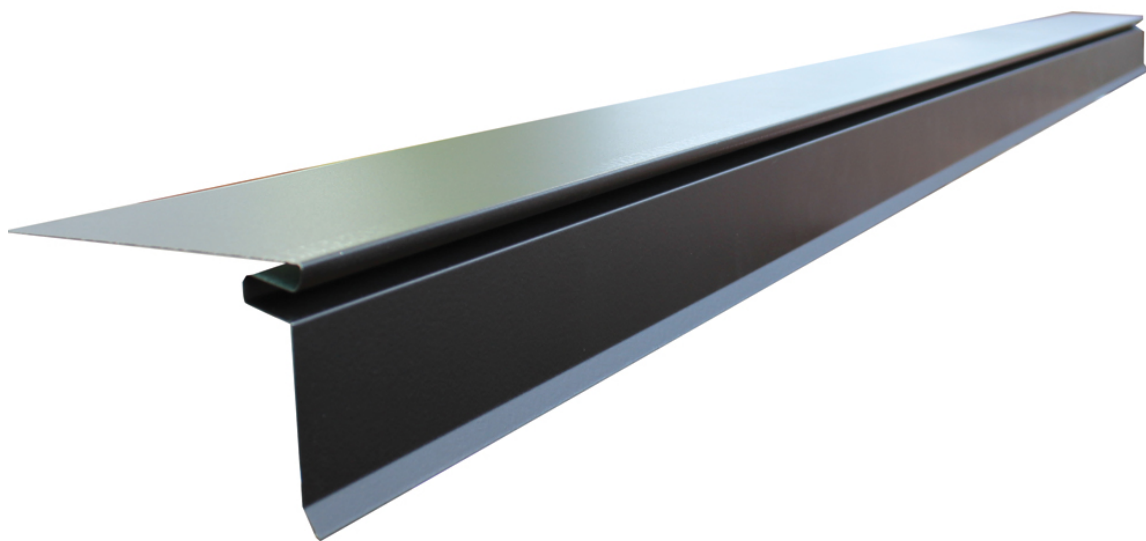

913 CF NZ STARTER

Specifications

Length: 2400mm

Weight: 3.53kg

Colours see colour charts