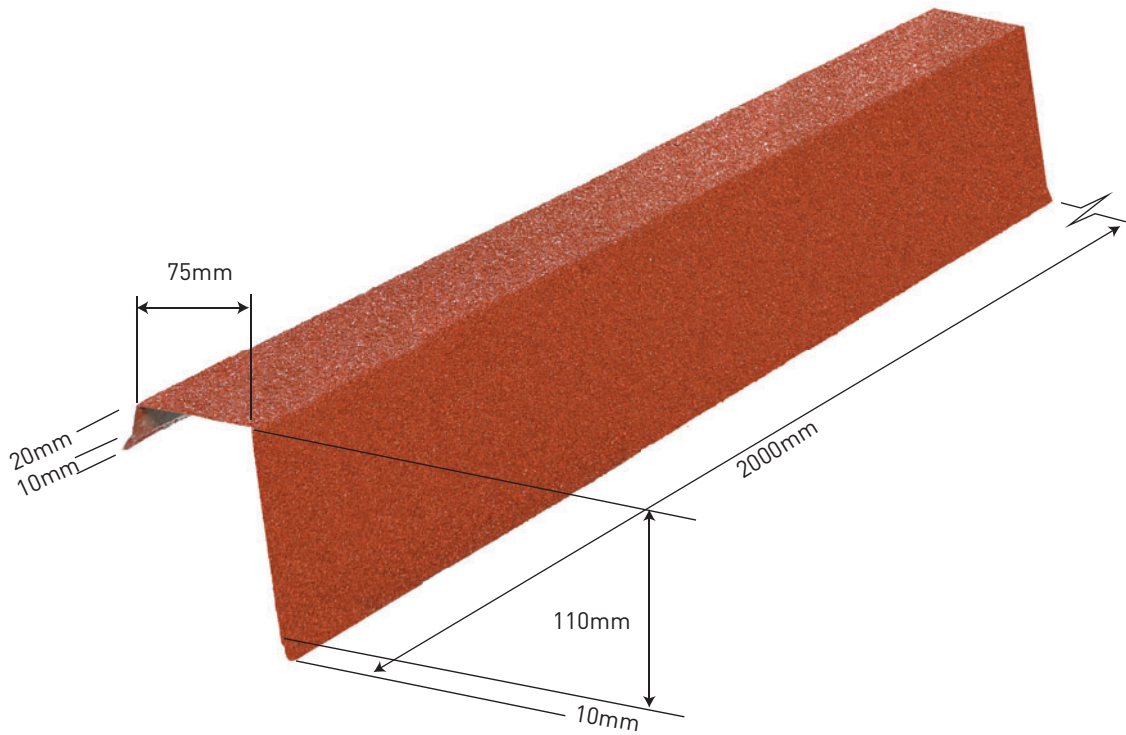

## 103 STANDARD BARGE

### Specifications

Length: 2000mm

Weight: 2.050kg

Colours see colour charts