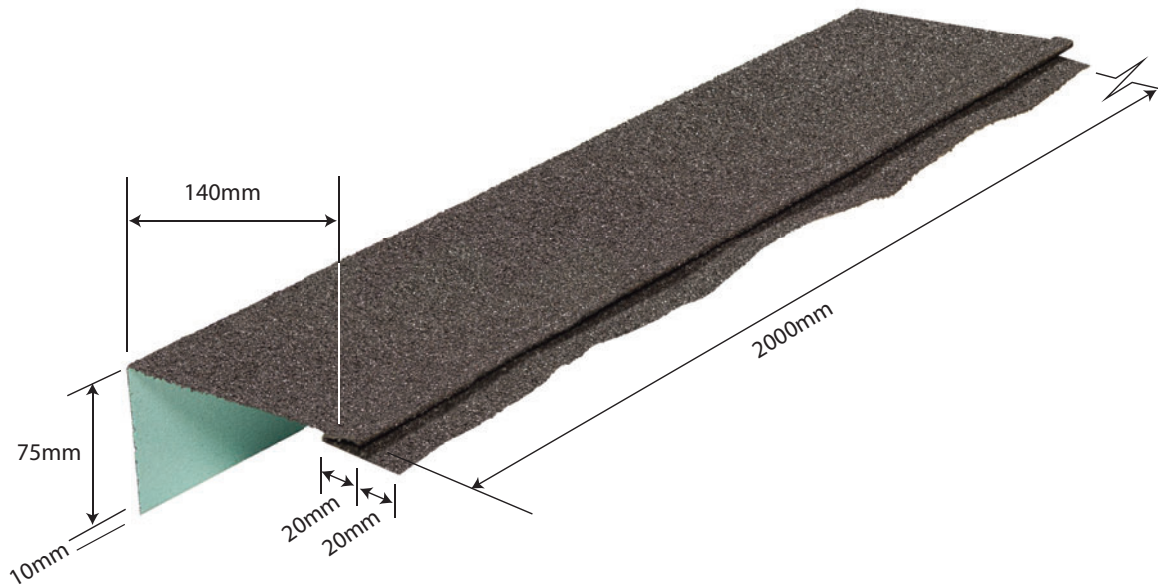

113 A.E. BARGE

Specifications

Length: 2000mm

Weight: 2.696kg

Colours see colour charts