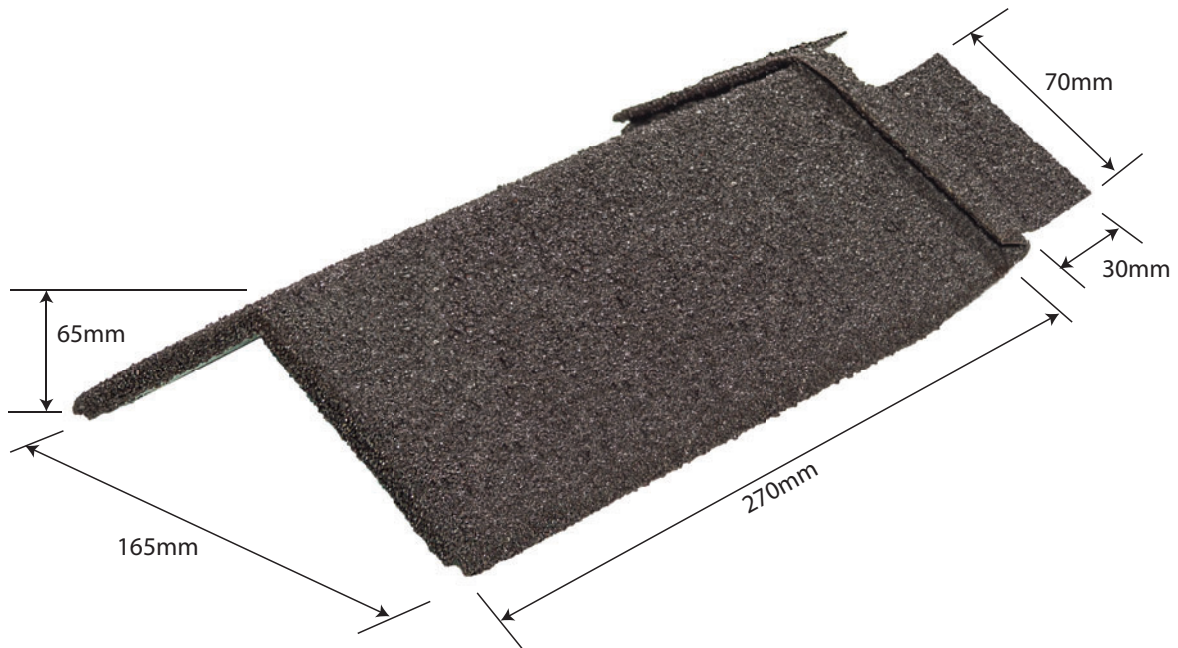

## 400 CF SLATE AND CF SHINGLE CAP

### Specifications

Length: 270mm

Weight: 0.272kg

Colours see colour charts