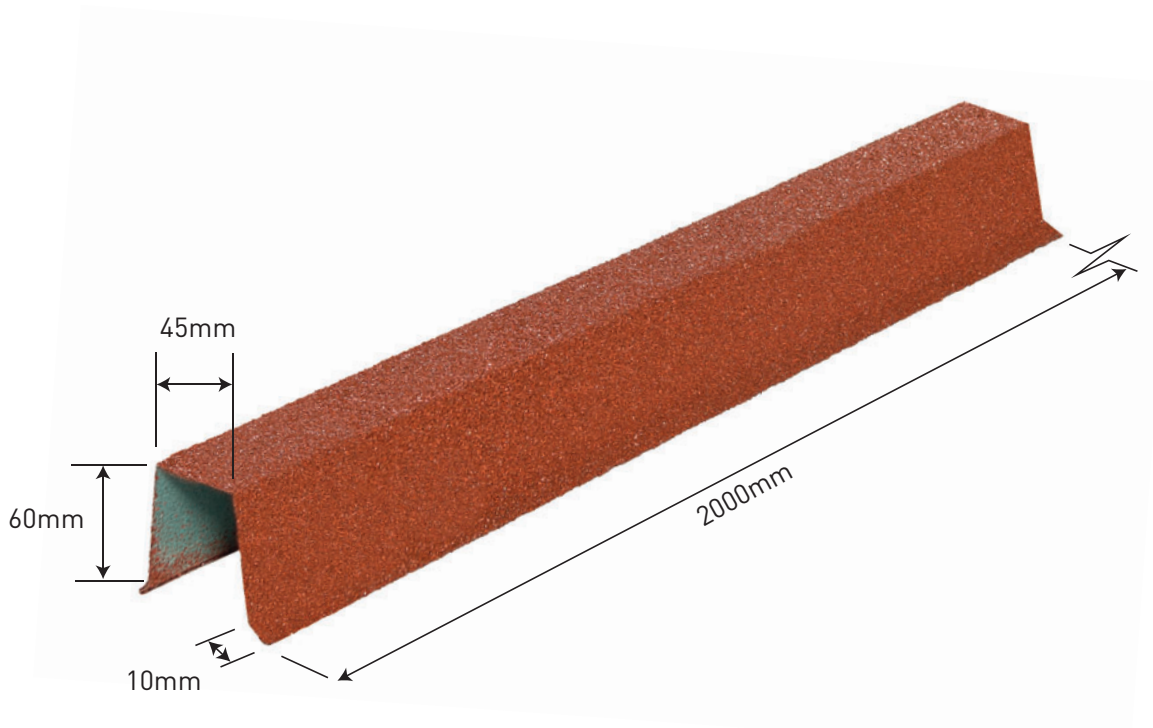

102 STANDARD RIDGE

Specifications

Length: 2000mm

Weight: 1.688kg

Colours see colour charts