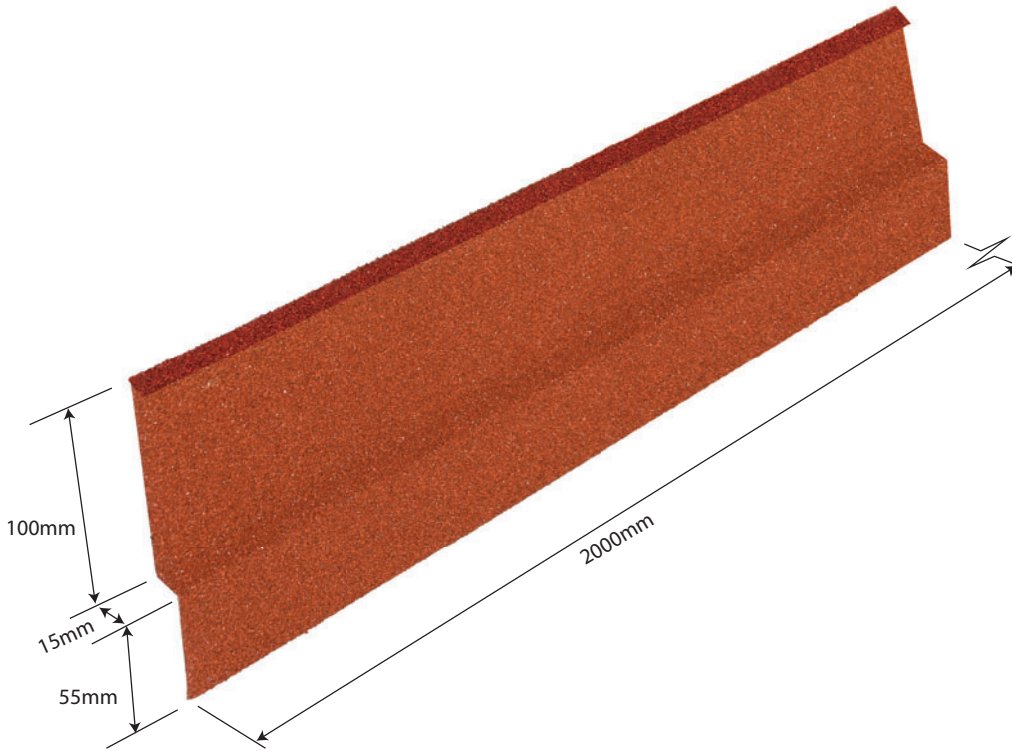

## 104 STANDARD SIDE FLASHING

### Specifications

Length: 2000mm  
Weight: 1.541kg  
Colours see colour charts