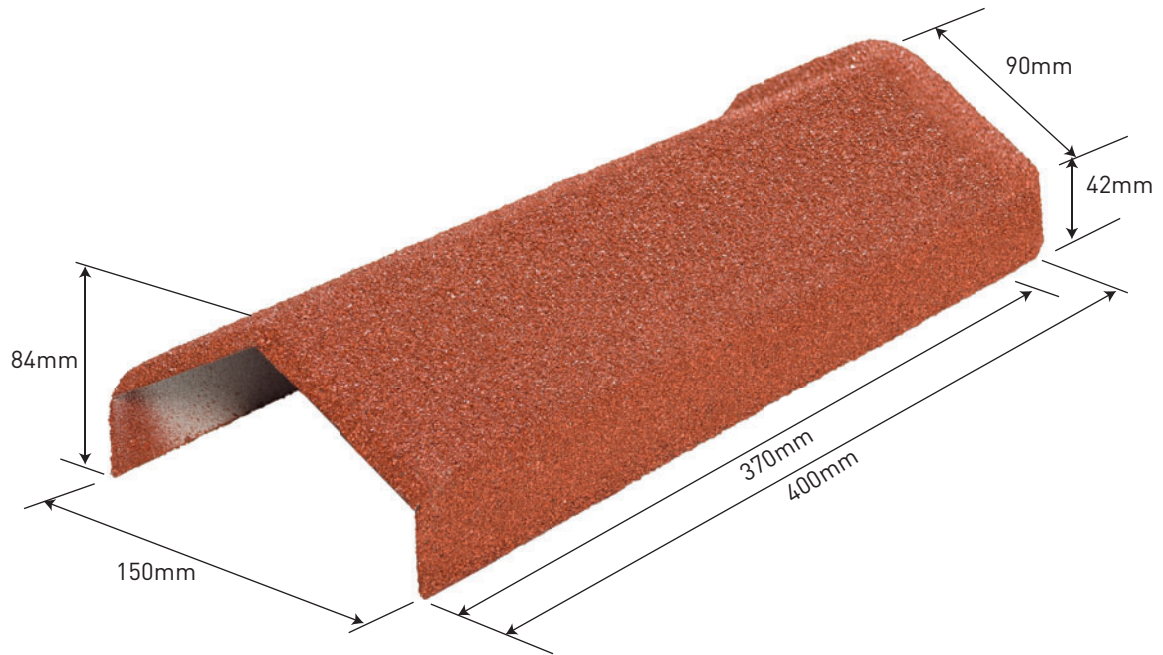

## 101 V RIDGE

### Specifications

Length: 400mm

Weight: 0.461kg

Colours see colour charts