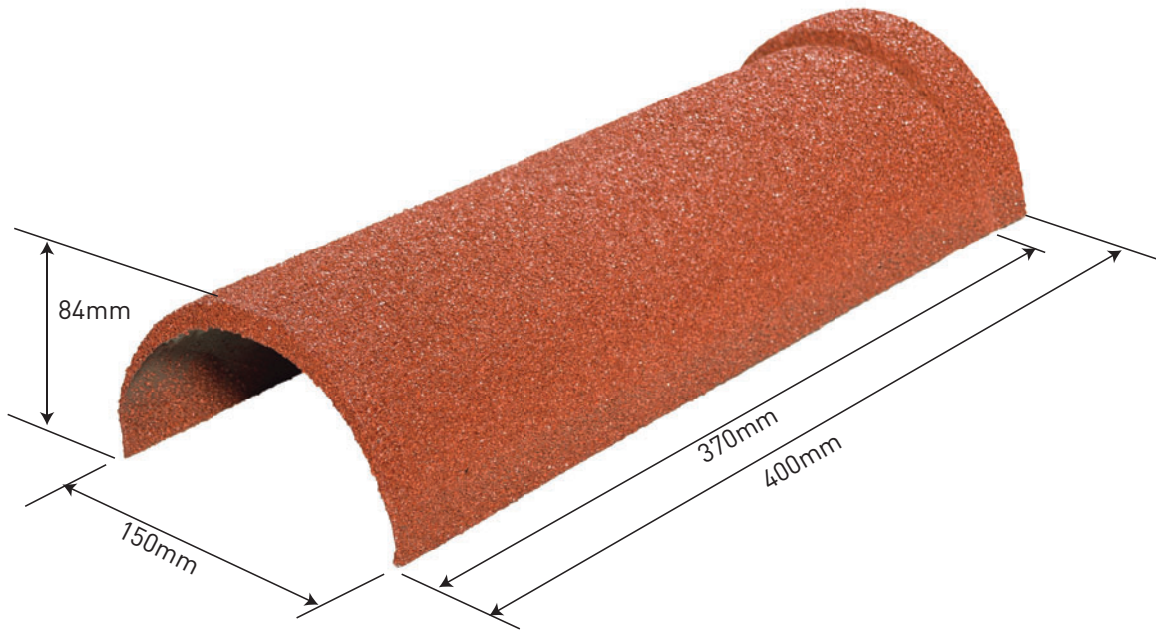

100 BARREL TRIM

Specifications

Length: 400mm

Weight: 0.472kg

Colours see colour charts