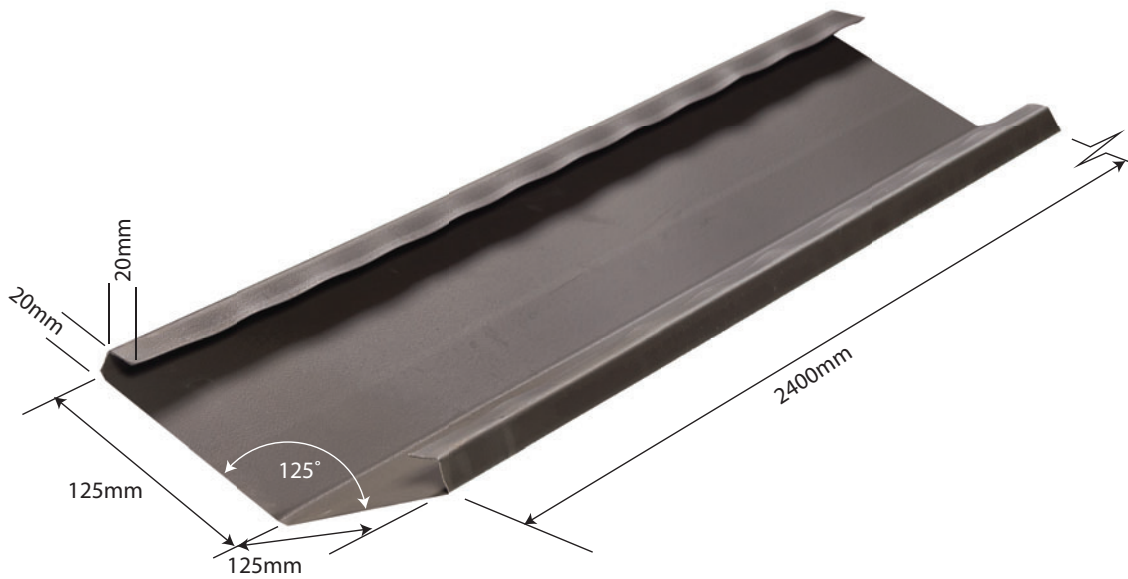

## 116 METAL TILE VALLEY

### Specifications

Length: 2400mm

Weight: 3.50kg

Gauge: 0.55

Colours see colour charts