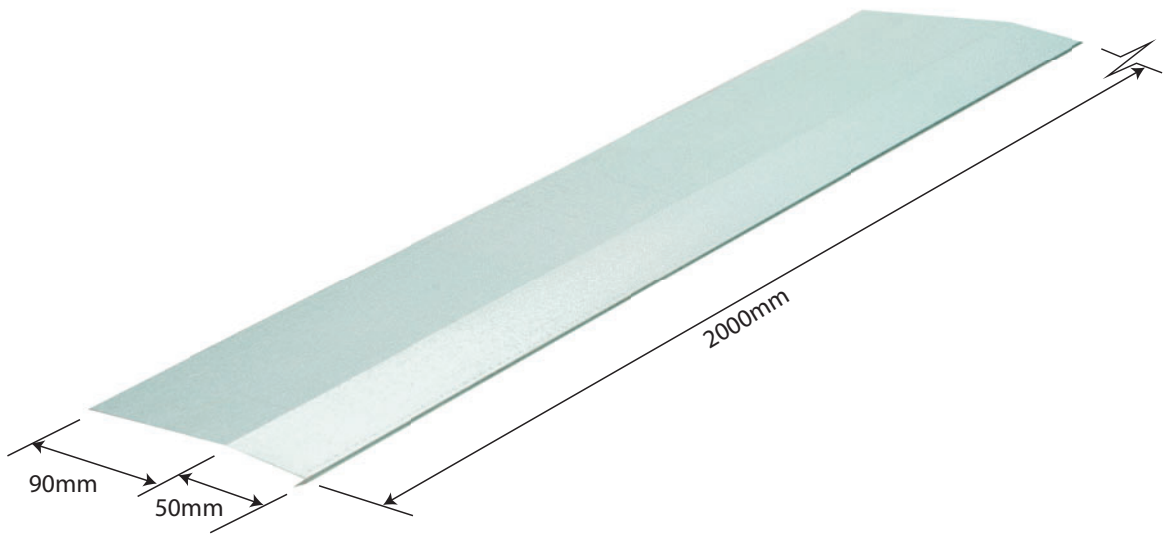

402 CF SLATE STARTER

Specifications

Length: 2000mm

Weight: 1.30kg

Colours see colour charts