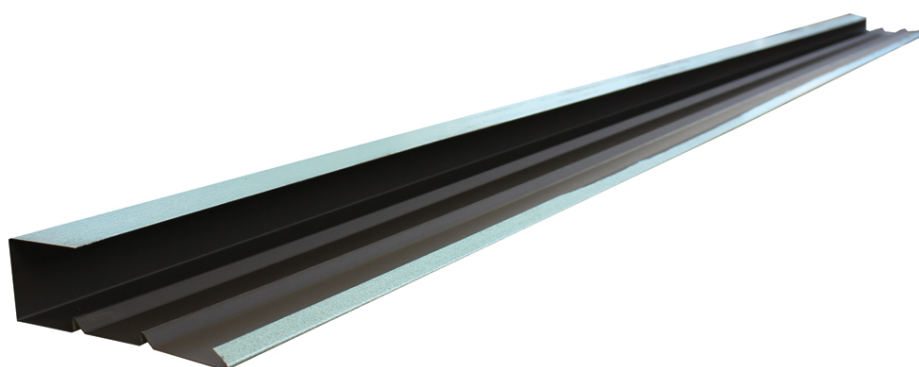

905 CF BARGE CHANNEL

Specifications

Length: 2000mm

Weight: 1.71kg

Colours see colour charts