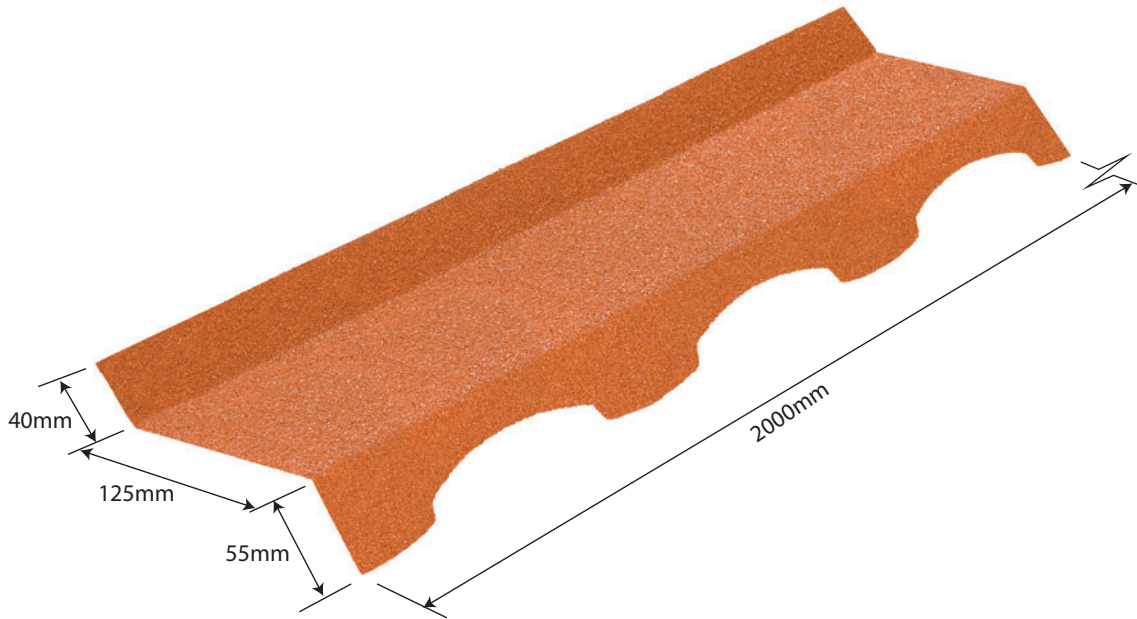

### Specifications

Length: 2000mm

Weight: 1.744kg

Colours see colour charts