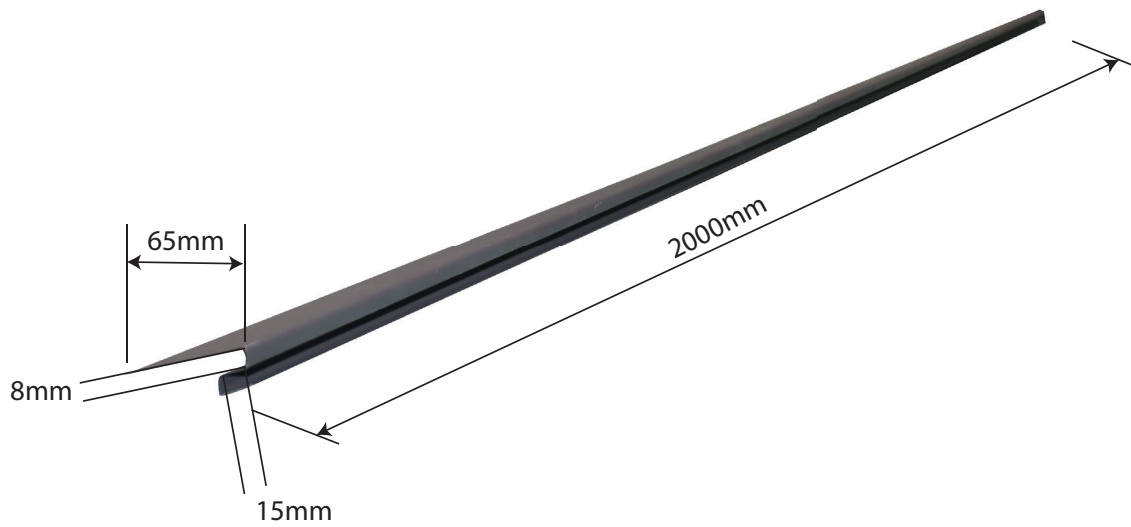

## 901 CF SHORT COURSE

### Specifications

Length: 2000mm

Weight: 0.770 kg

Colours see colour charts