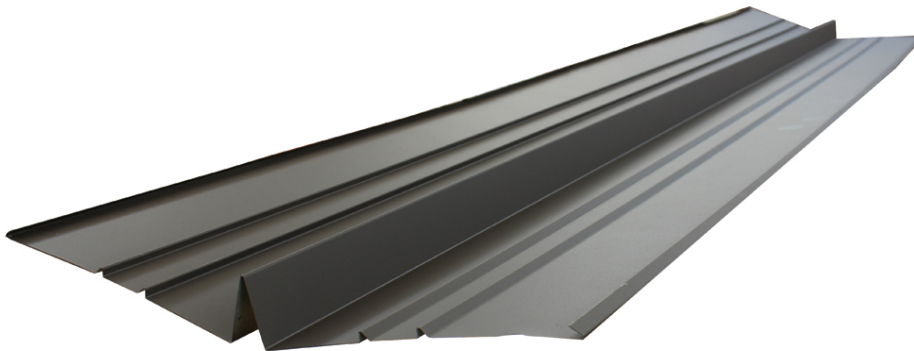

906 CF VALLEY

Specifications

Length: 2000mm

Weight: 3.70kg

Colours see colour charts