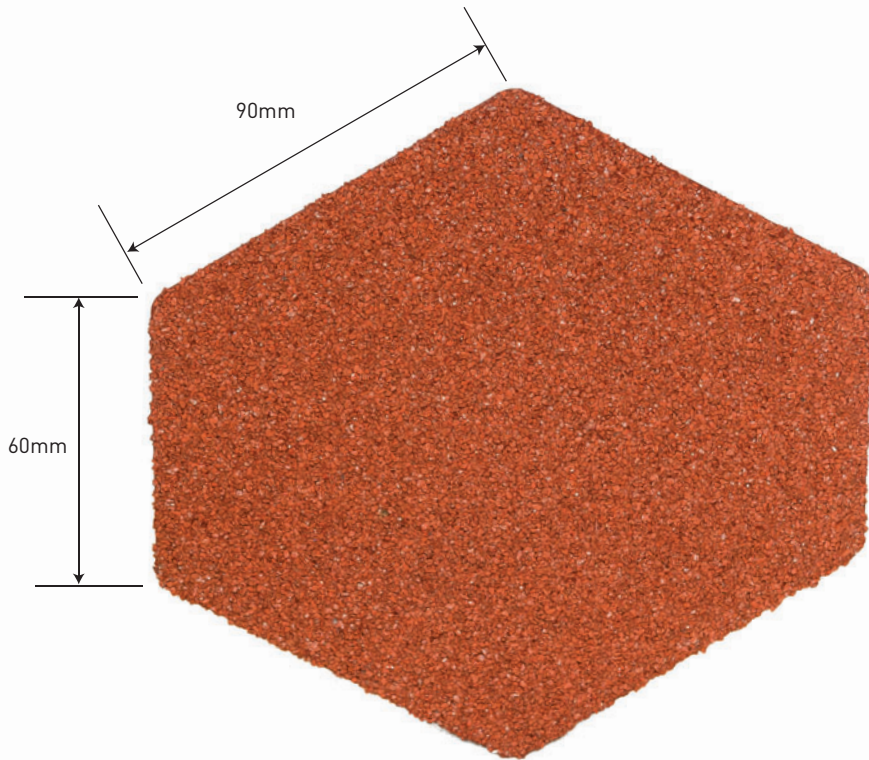

106 END CAP V RIDGE

Specifications

Length: 154mm

Weight: 0.081kg

Colours see colour charts