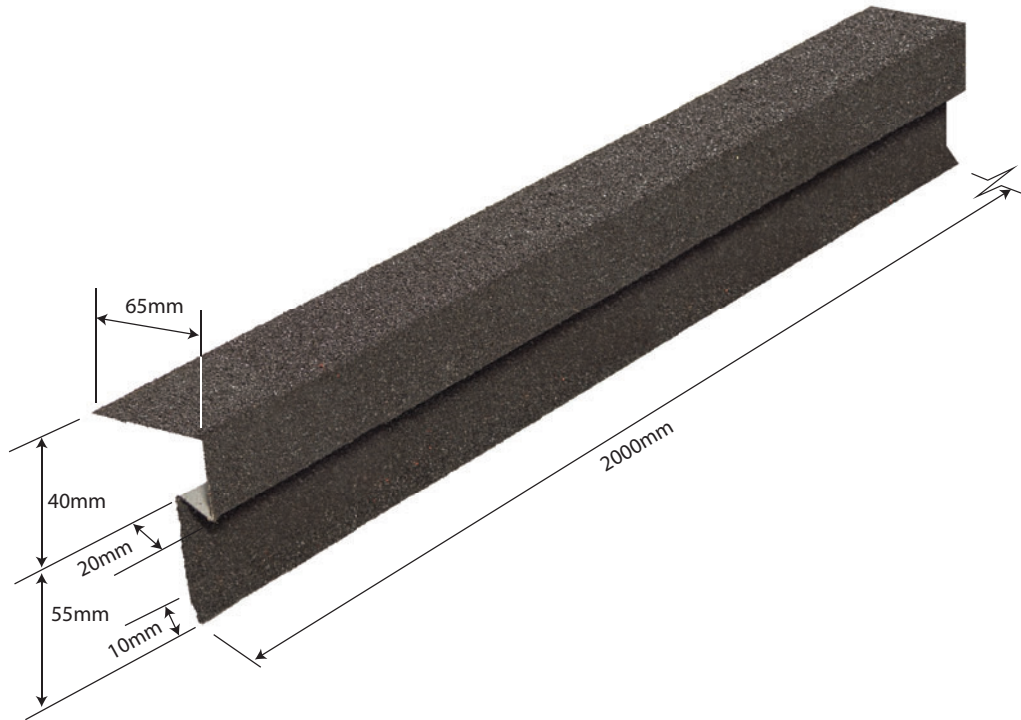

401 CF SLATE BARGE

Specifications

Length: 2000mm

Weight: 1.790kg

Colours see colour charts