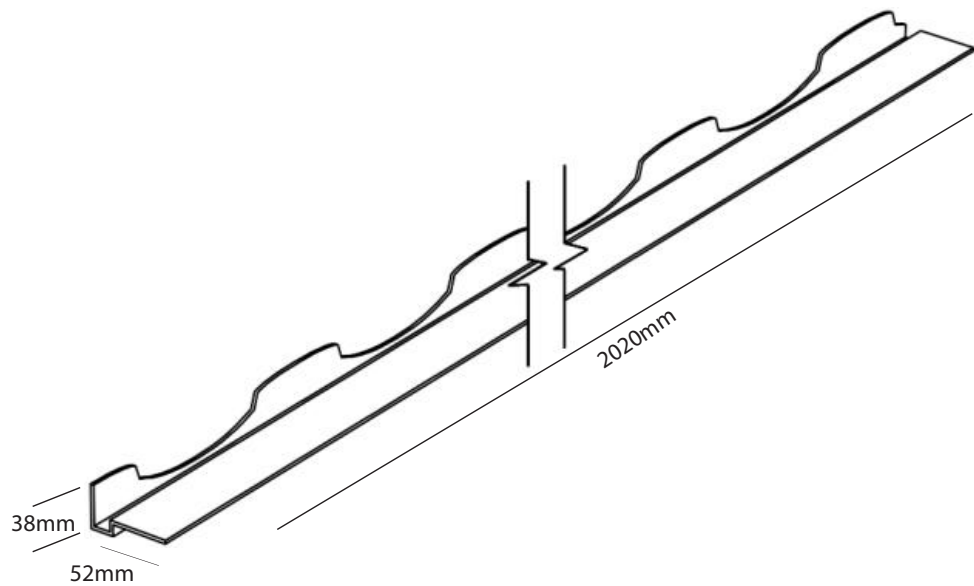

## 300 ROMAN BIRDSTOP

### Specifications

Length: 2020mm

Weight: 1.24kg

Colours see colour charts