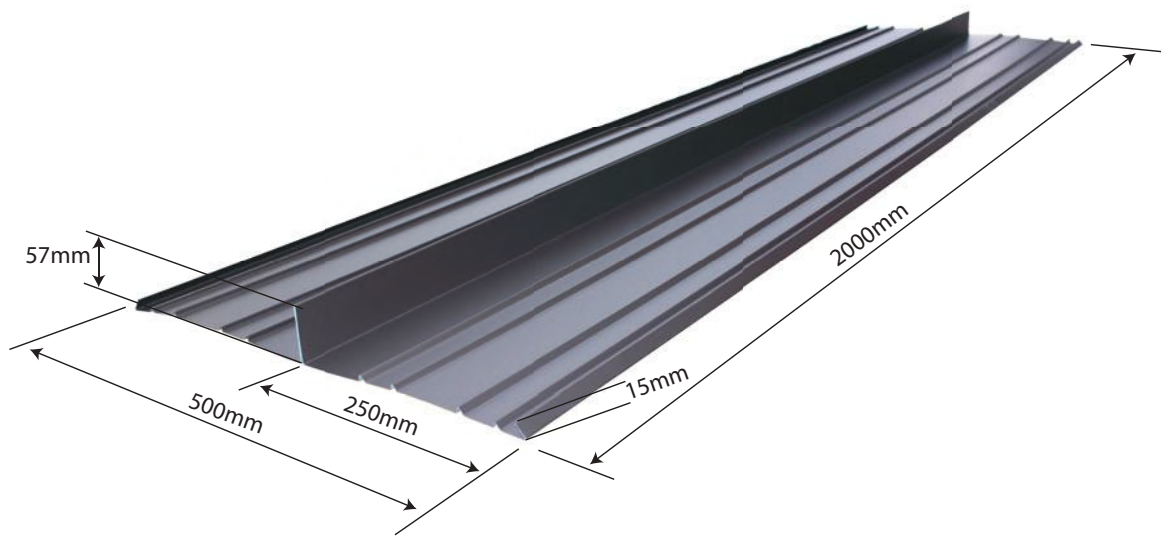

ROSSROOF
GROUP

700 NO BEND VALLEY

Specifications

Length: 2000mm

Weight: 4.40kg

Colours see colour charts