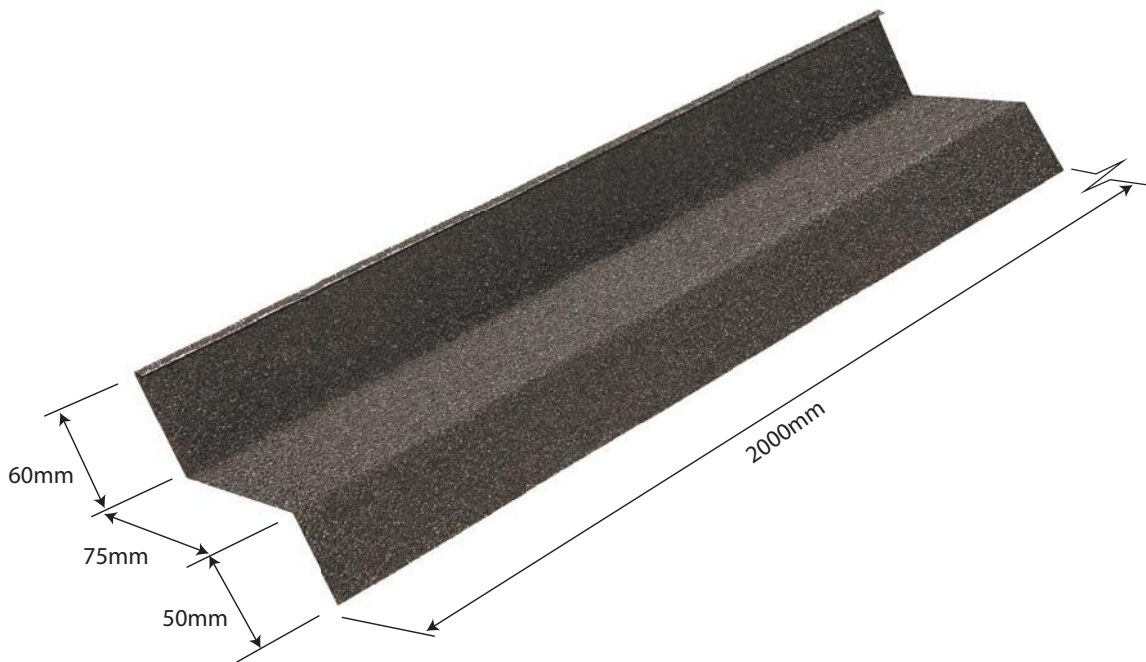

220 OVER FLASHING A

Specifications

Length: 2000mm

Weight: 1.876kg

Colours see colour charts