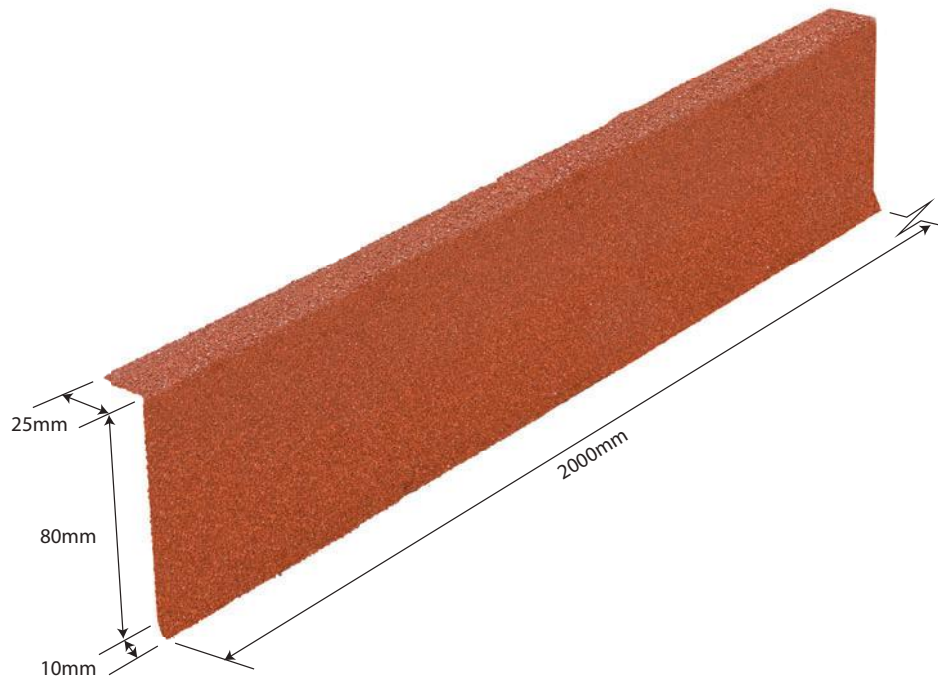

## 129 3.5 INCH FASCIA FLASHING

### Specifications

Length: 2000mm

Weight: 1.140kg

Colours see colour charts