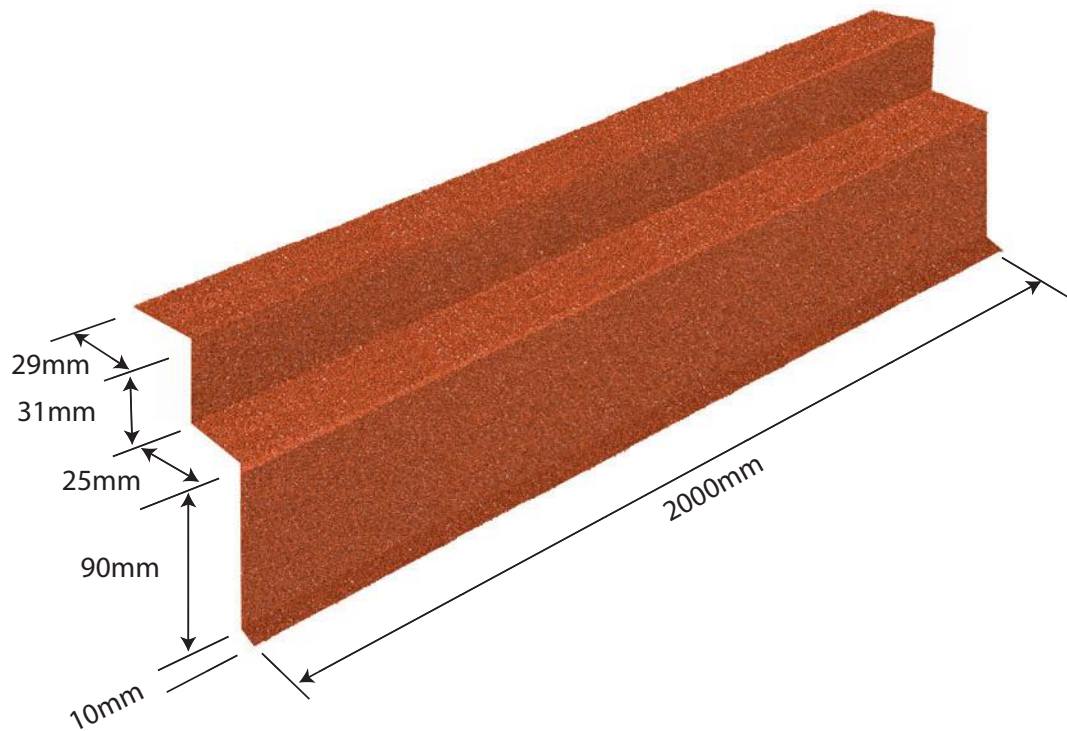

231 EAVES FLASHING

Specifications

Length: 2000mm

Weight: 1.970kg

Colours see colour charts