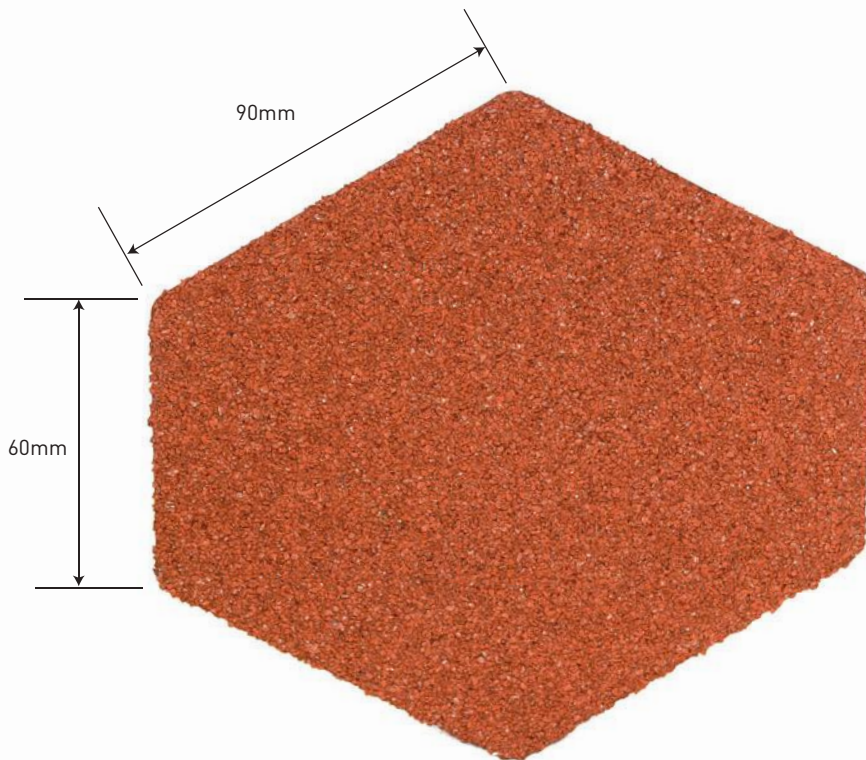

## 106 END CAP V RIDGE

### Specifications

Length: 154mm

Weight: 0.081kg

Colours see colour charts