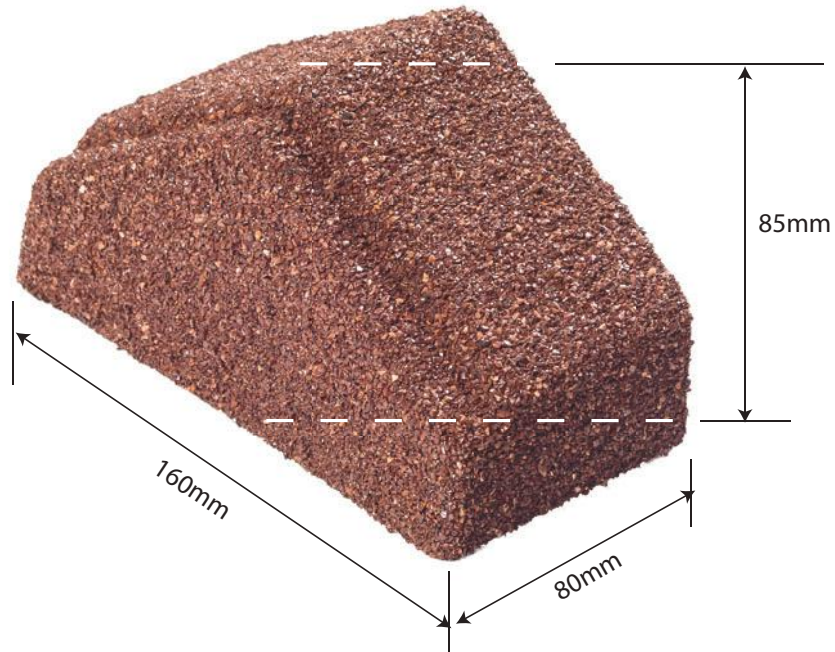

### Specifications

Weight: 0.970kg

Angle: 15-30deg / 30-45deg / 45-55deg

Colours see colour charts