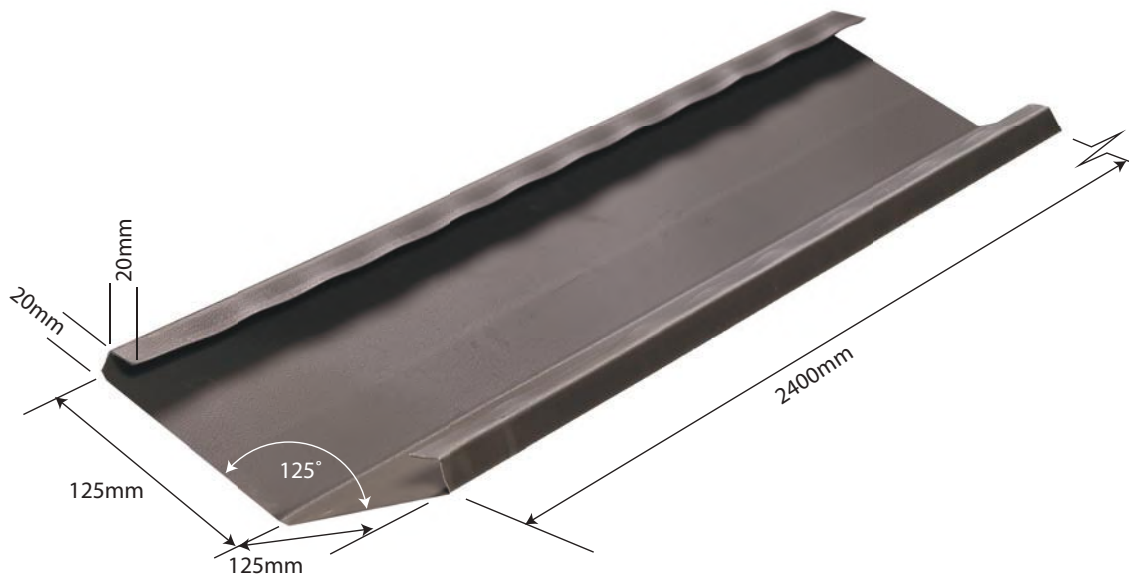

116 METAL TILE VALLEY

Specifications

Length: 2400mm

Weight: 3.50kg

Gauge: 0.55

Colours see colour charts