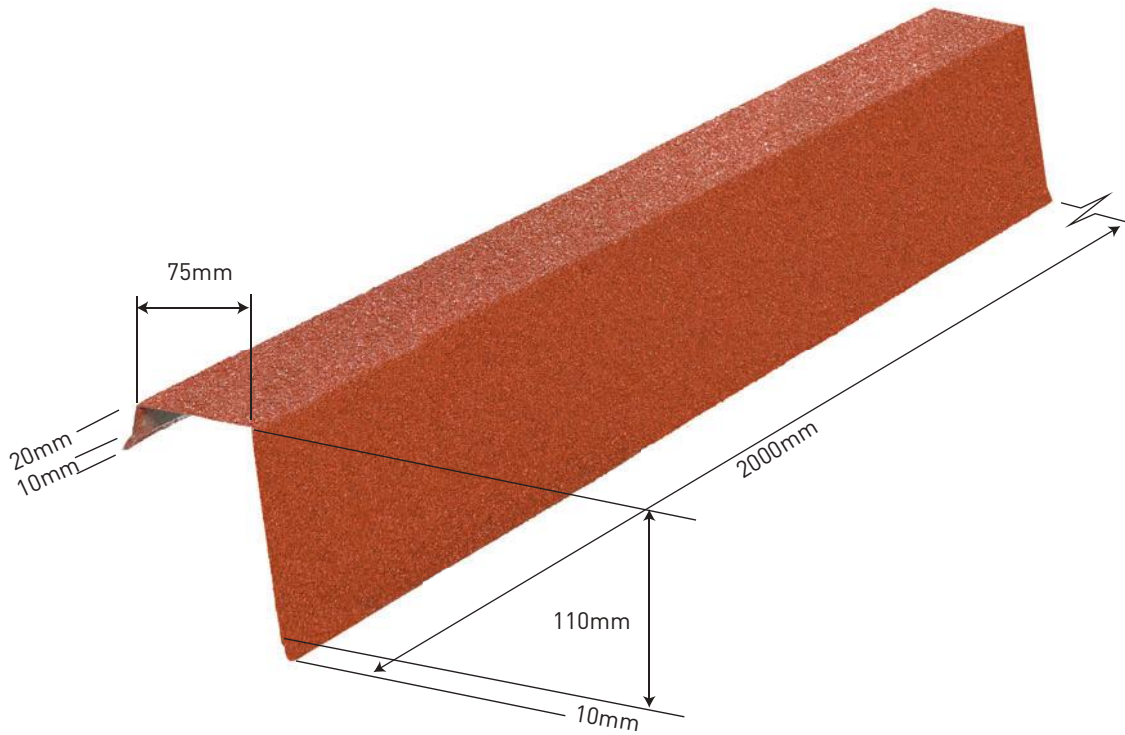

## 103 STANDARD BARGE

### Specifications

Length: 2000mm

Weight: 2.050kg

Colours see colour charts