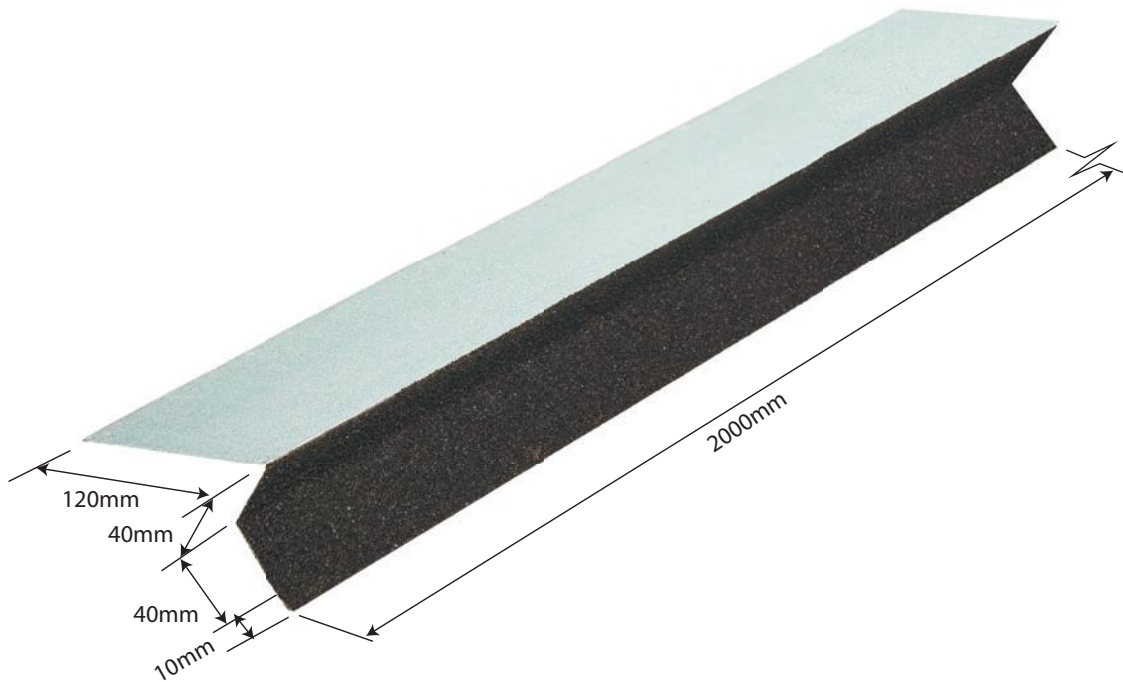

## 409 SHINGLE JP STARTER

### Specifications

Length: 2000mm

Weight: 2.050kg

Colours see colour charts