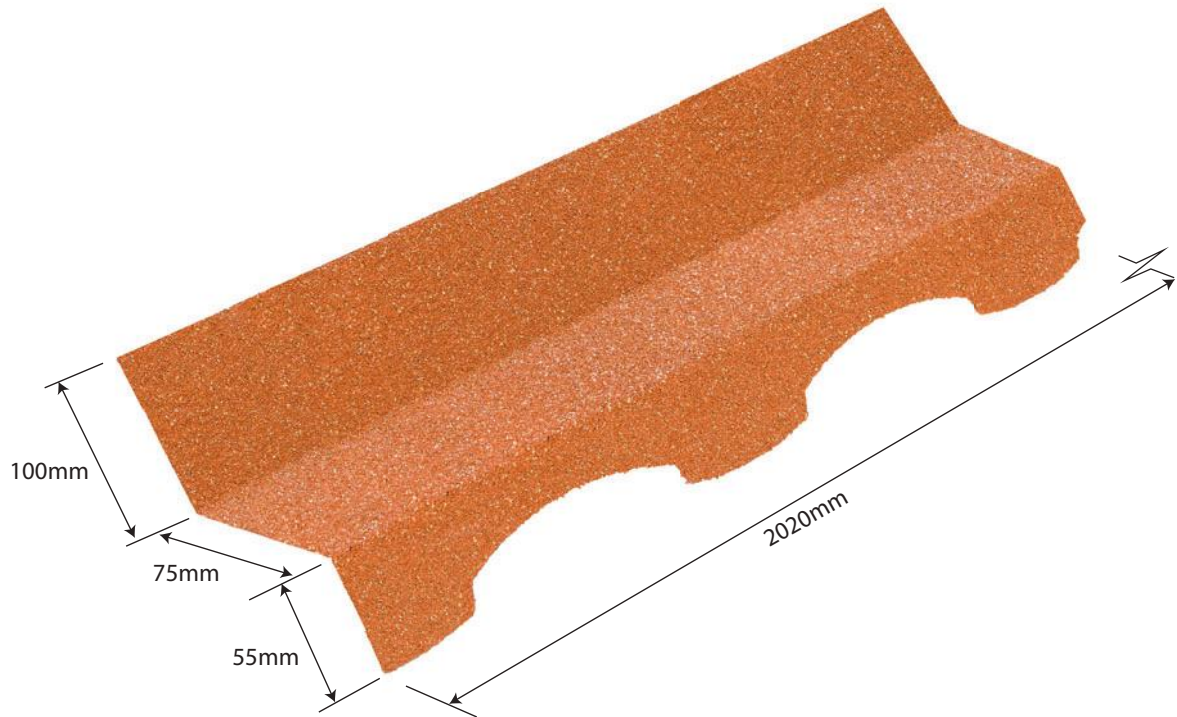

304 ROMAN HEADWALL

Specifications

Length: 2020mm

Weight: 1.762kg

Colours see colour charts