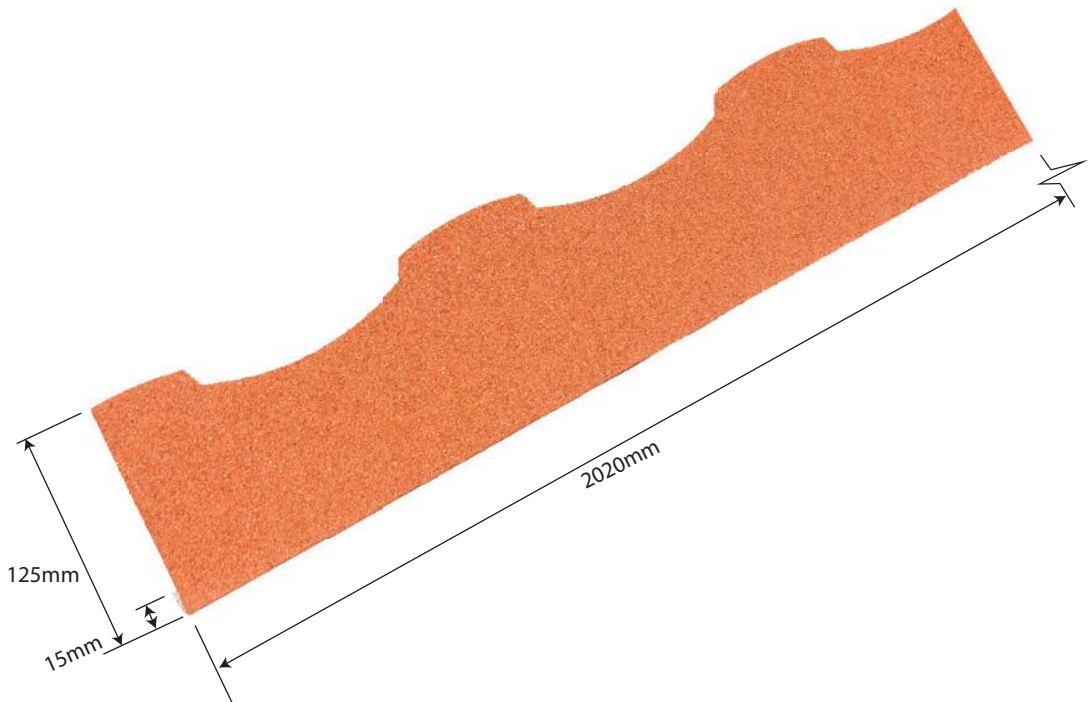

ROSSROOF
GROUP

303 ROMAN STARTER

Specifications

Length: 2020mm

Weight: 1.145kg

Colours see colour charts