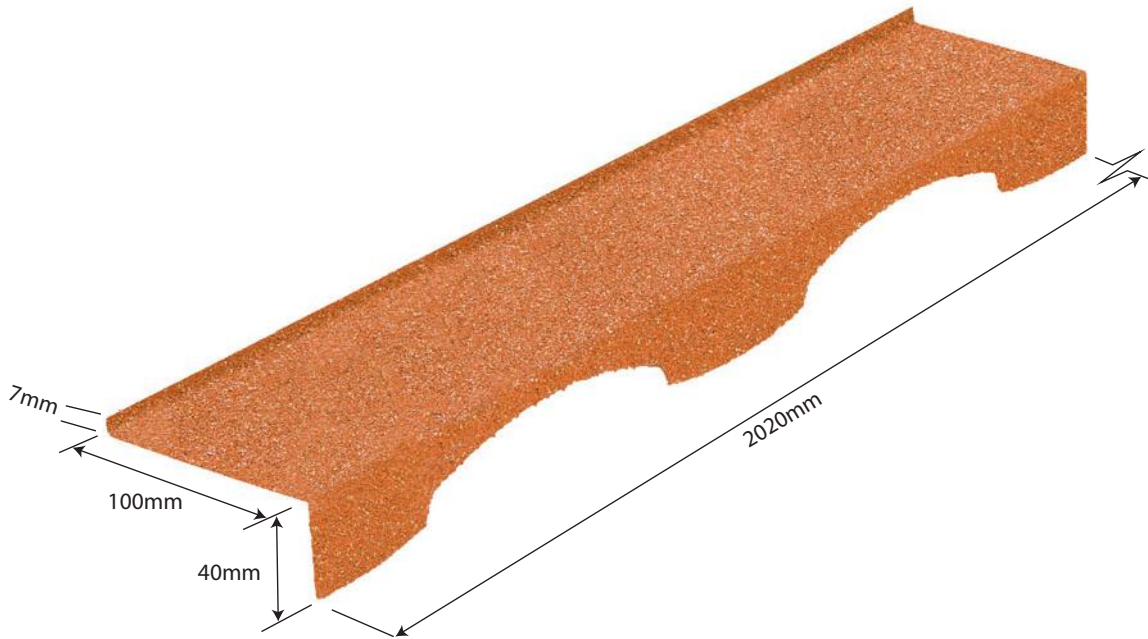

### Specifications

Length: 2020mm

Weight: 1.287kg

Colours see colour charts