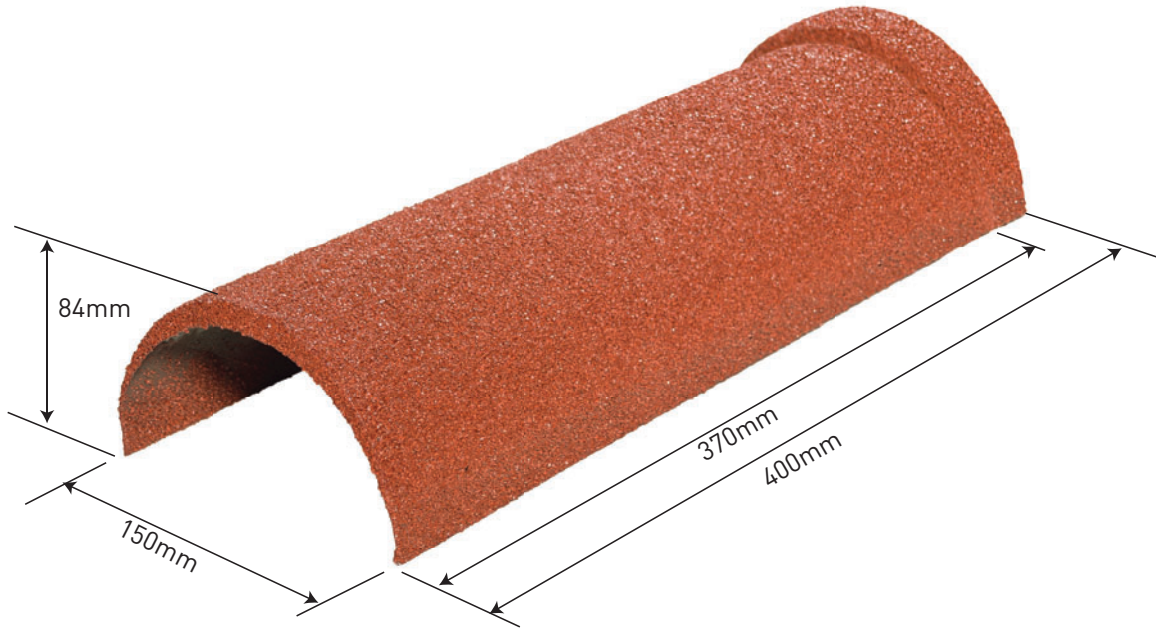

ROSSROOF
GROUP

100 BARREL TRIM

Specifications

Length: 400mm

Weight: 0.472kg

Colours see colour charts