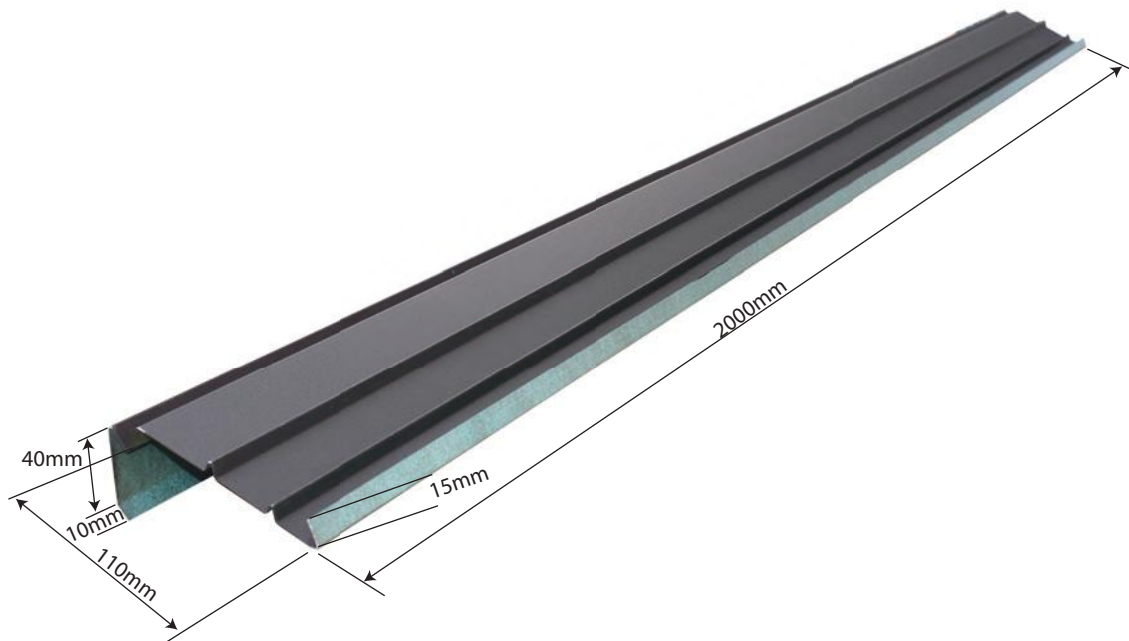

ROSSROOF
GROUP

703 2D GABLE EDGE FLASHING

Specifications

Length: 2000mm

Weight: 1.40kg

Colours see colour charts