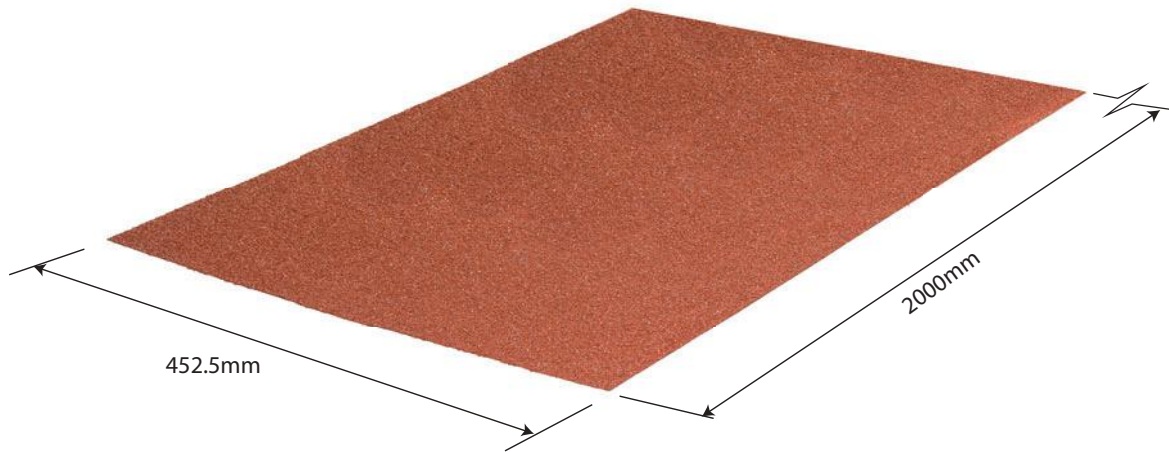

ROSSROOF
GROUP

202 FLAT SHEET 2M

Specifications

Length: 2000mm

Weight: 4.50kg

Colours see colour charts