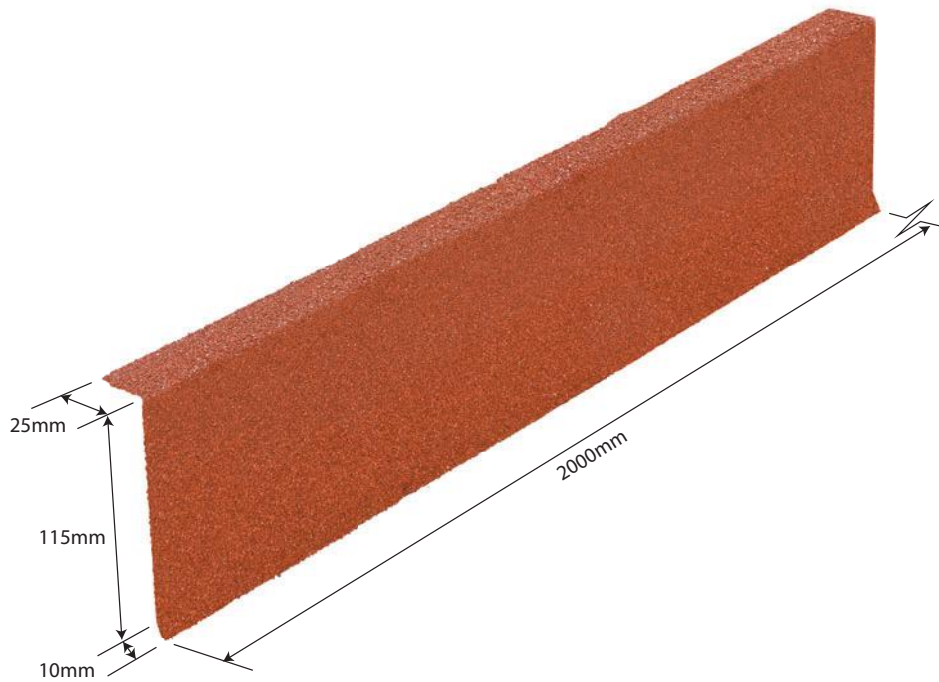

ROSSROOF
GROUP

114 5 INCH FASCIA FLASHING

Specifications

Length: 2000mm

Weight: 1.490kg

Colours see colour charts