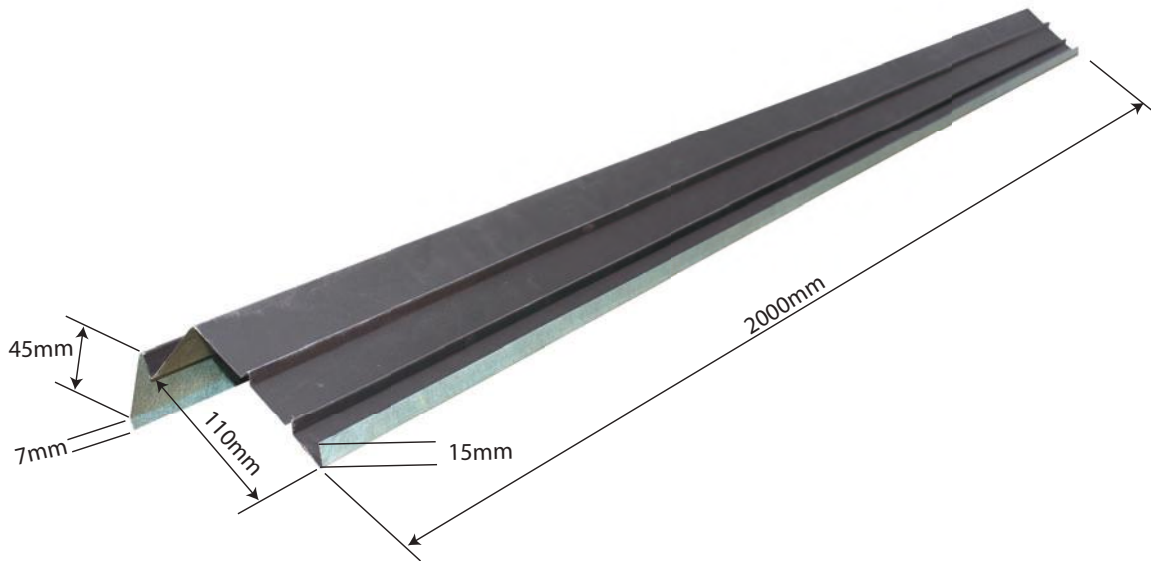

## 704 NO BEND GABLE EDGE FLASHING

### Specifications

Length: 2000mm

Weight: 1.70kg

Colours see colour charts