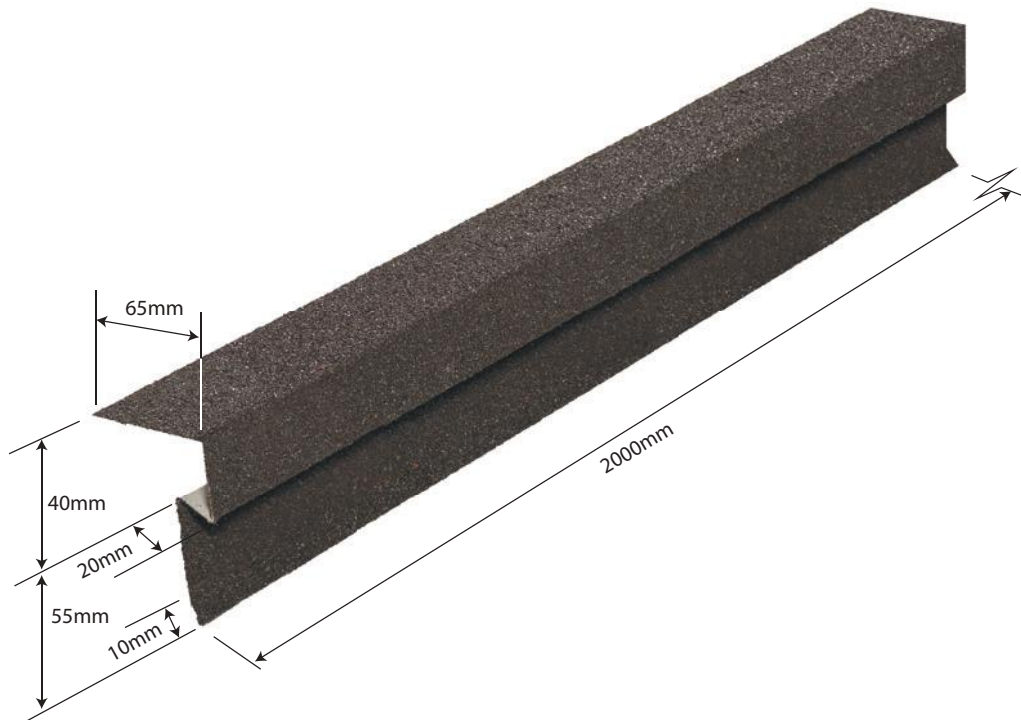

ROSSROOF
GROUP

401 SHINGLE BARGE

Specifications

Length: 2000mm

Weight: 1.790kg

Colours see colour charts