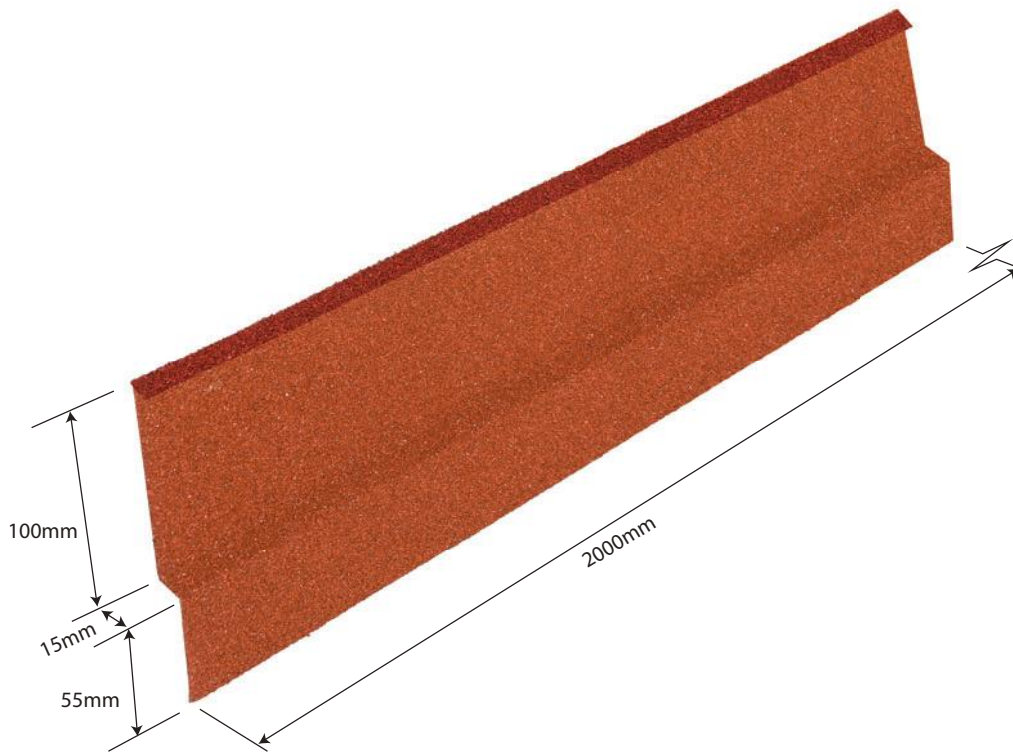

ROSSROOF
GROUP

104 STANDARD SIDE FLASHING

Specifications

Length: 2000mm

Weight: 1.541kg

Colours see colour charts