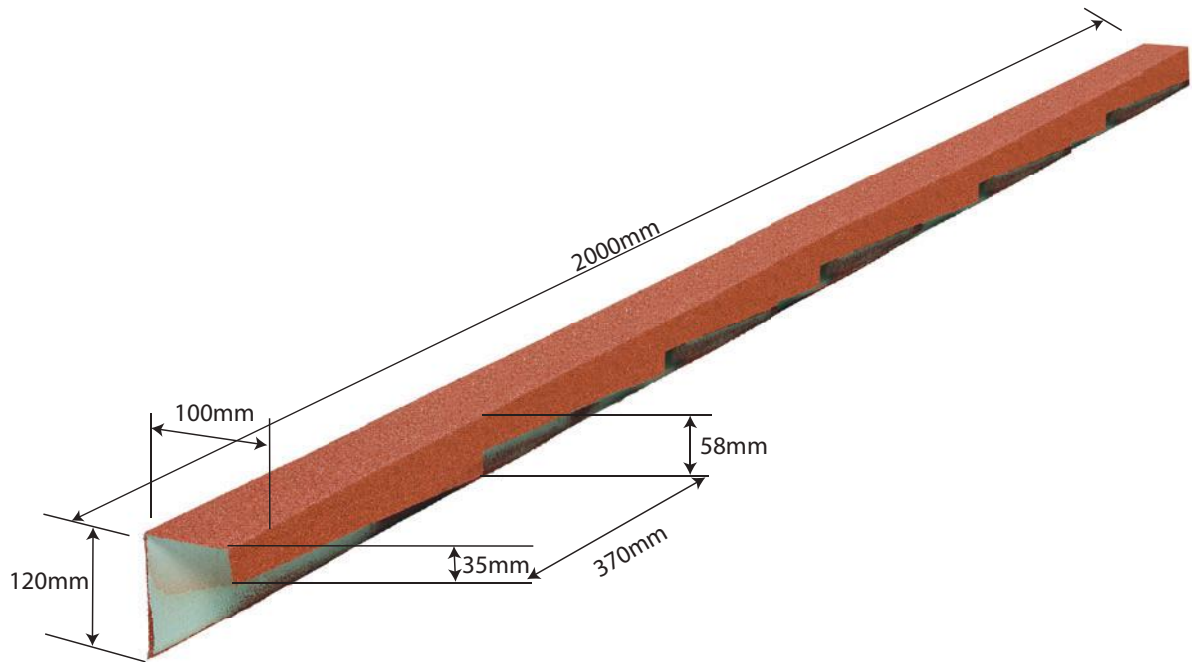

ROSSROOF
GROUP

108 BARGE BOARD LH

Specifications

Length: 2000mm

Weight: 2.380kg

Colours see colour charts