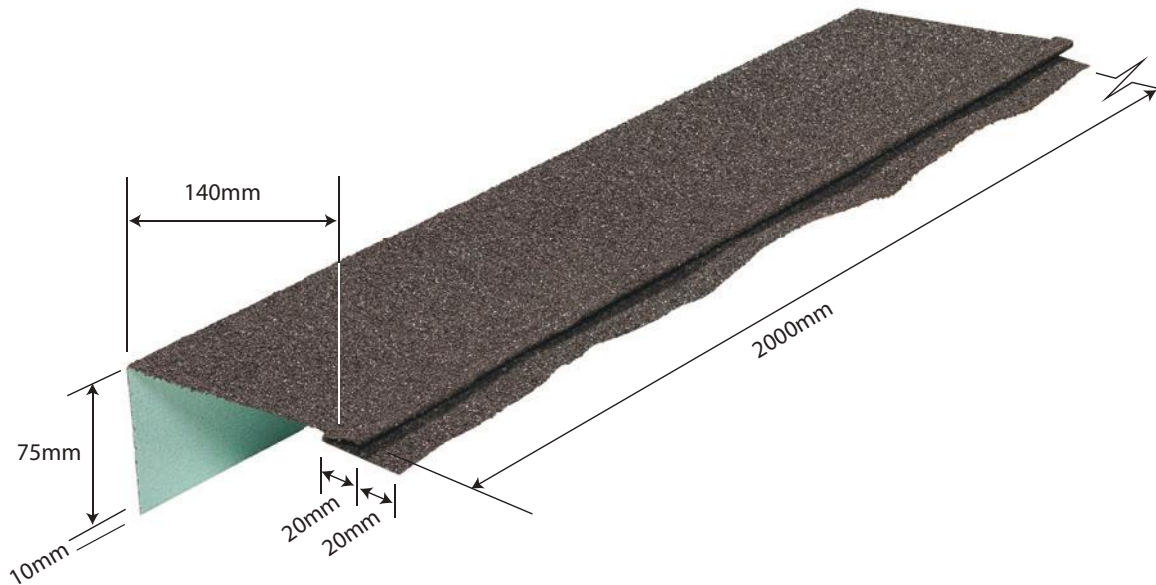

### Specifications

Length: 2000mm

Weight: 2.696kg

Colours see colour charts