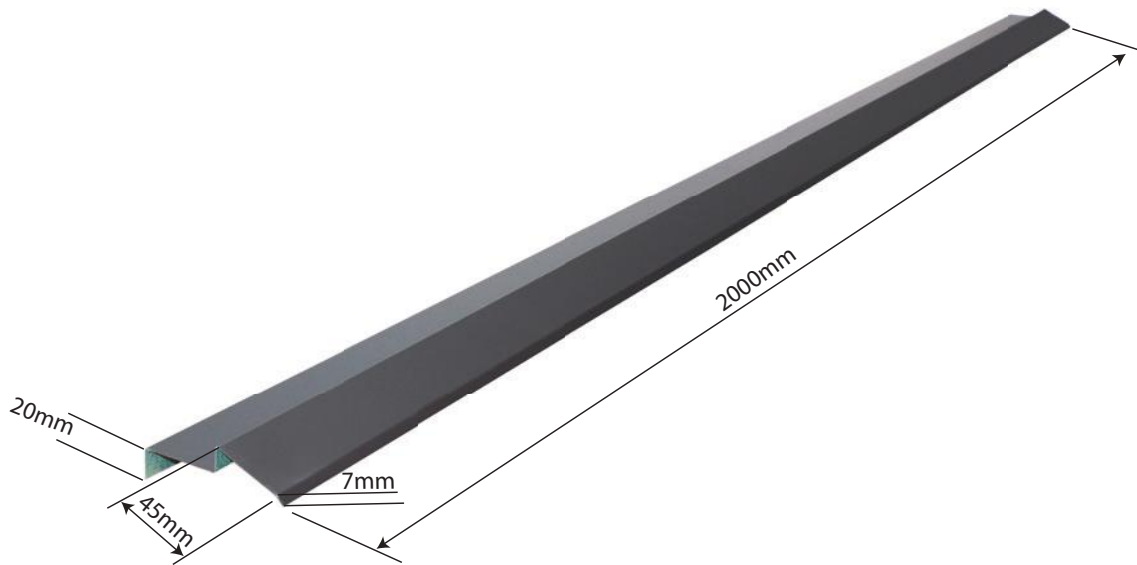

ROSSROOF
GROUP

702 STANDARD GABLE EDGE FLASHING

Specifications

Length: 2000mm

Weight: 0.90kg

Colours see colour charts