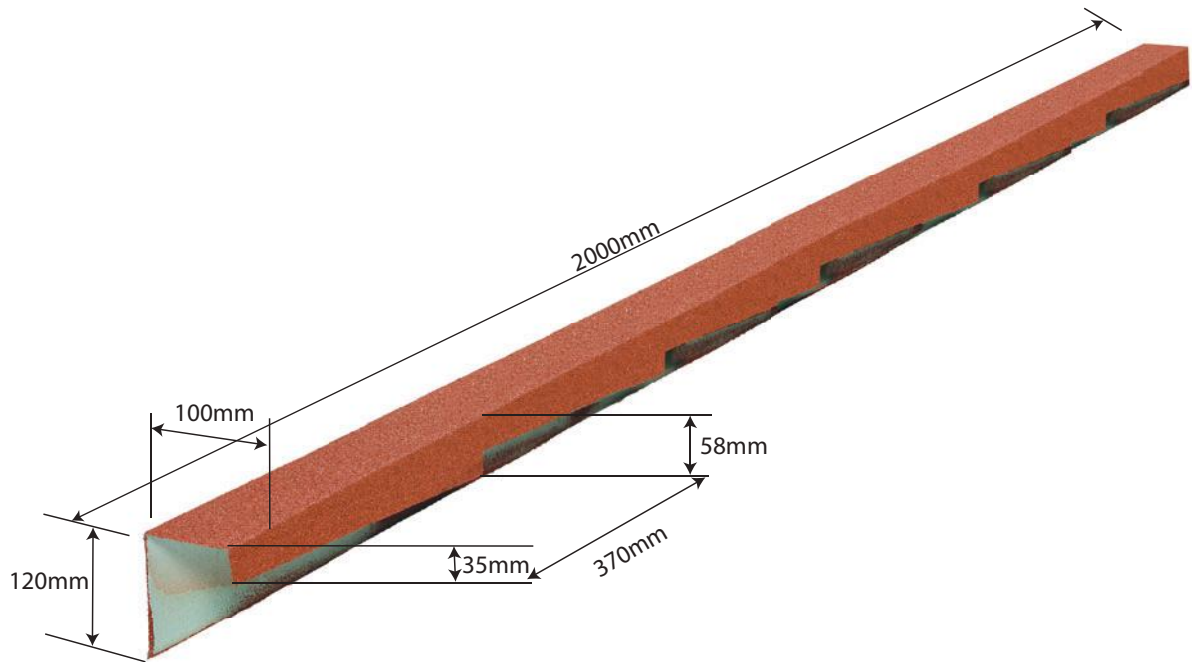

ROSSROOF
GROUP

109 BARGE BOARD RH

Specifications

Length: 2000mm

Weight: 2.380kg

Colours see colour charts