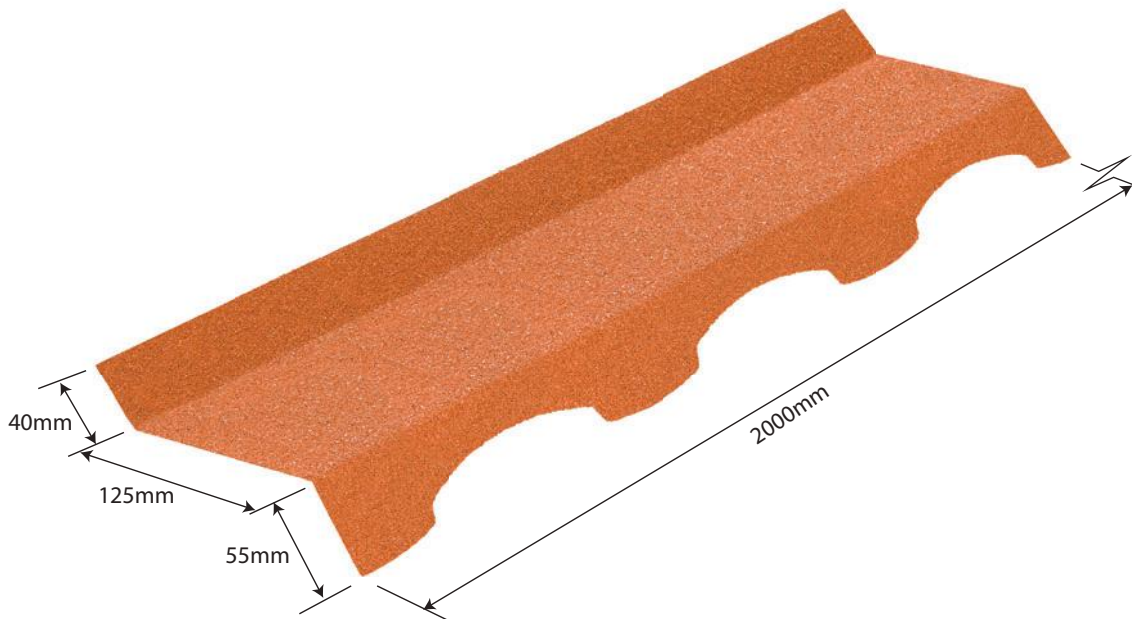

### Specifications

Length: 2000mm

Weight: 1.744kg

Colours see colour charts