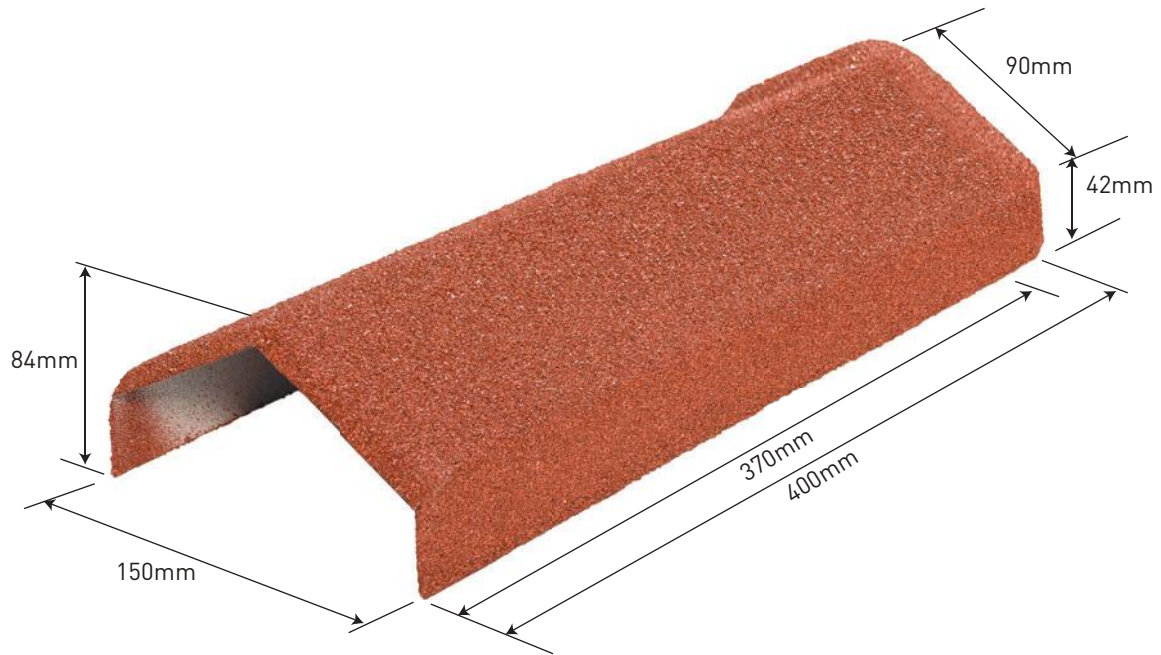

ROSSROOF
GROUP

101 V RIDGE

Specifications

Length: 400mm

Weight: 0.461kg

Colours see colour charts