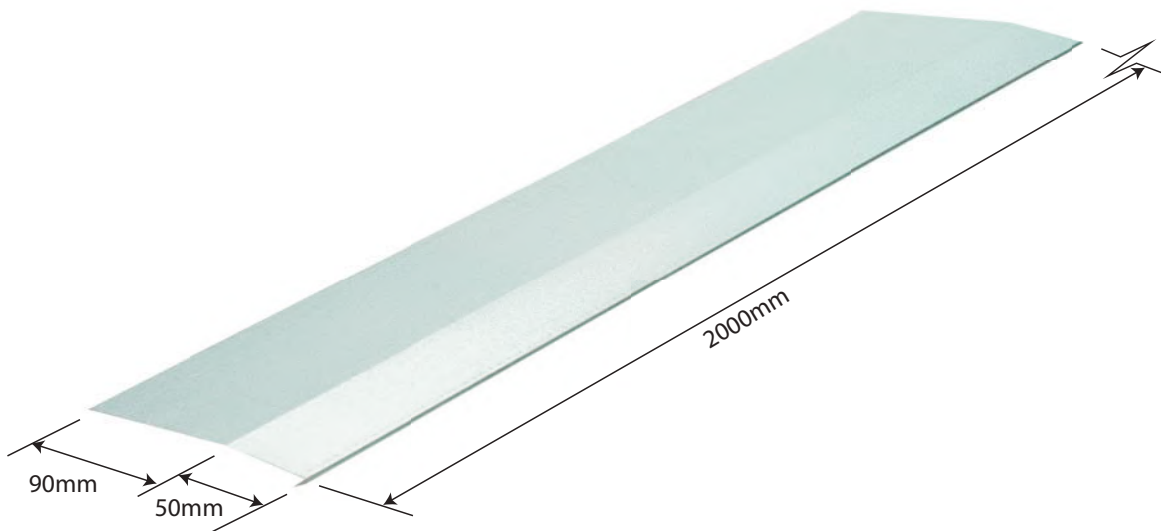

ROSSROOF
GROUP

402 SHINGLE STARTER

Specifications

Length: 2000mm

Weight: 1.30kg

Colours see colour charts